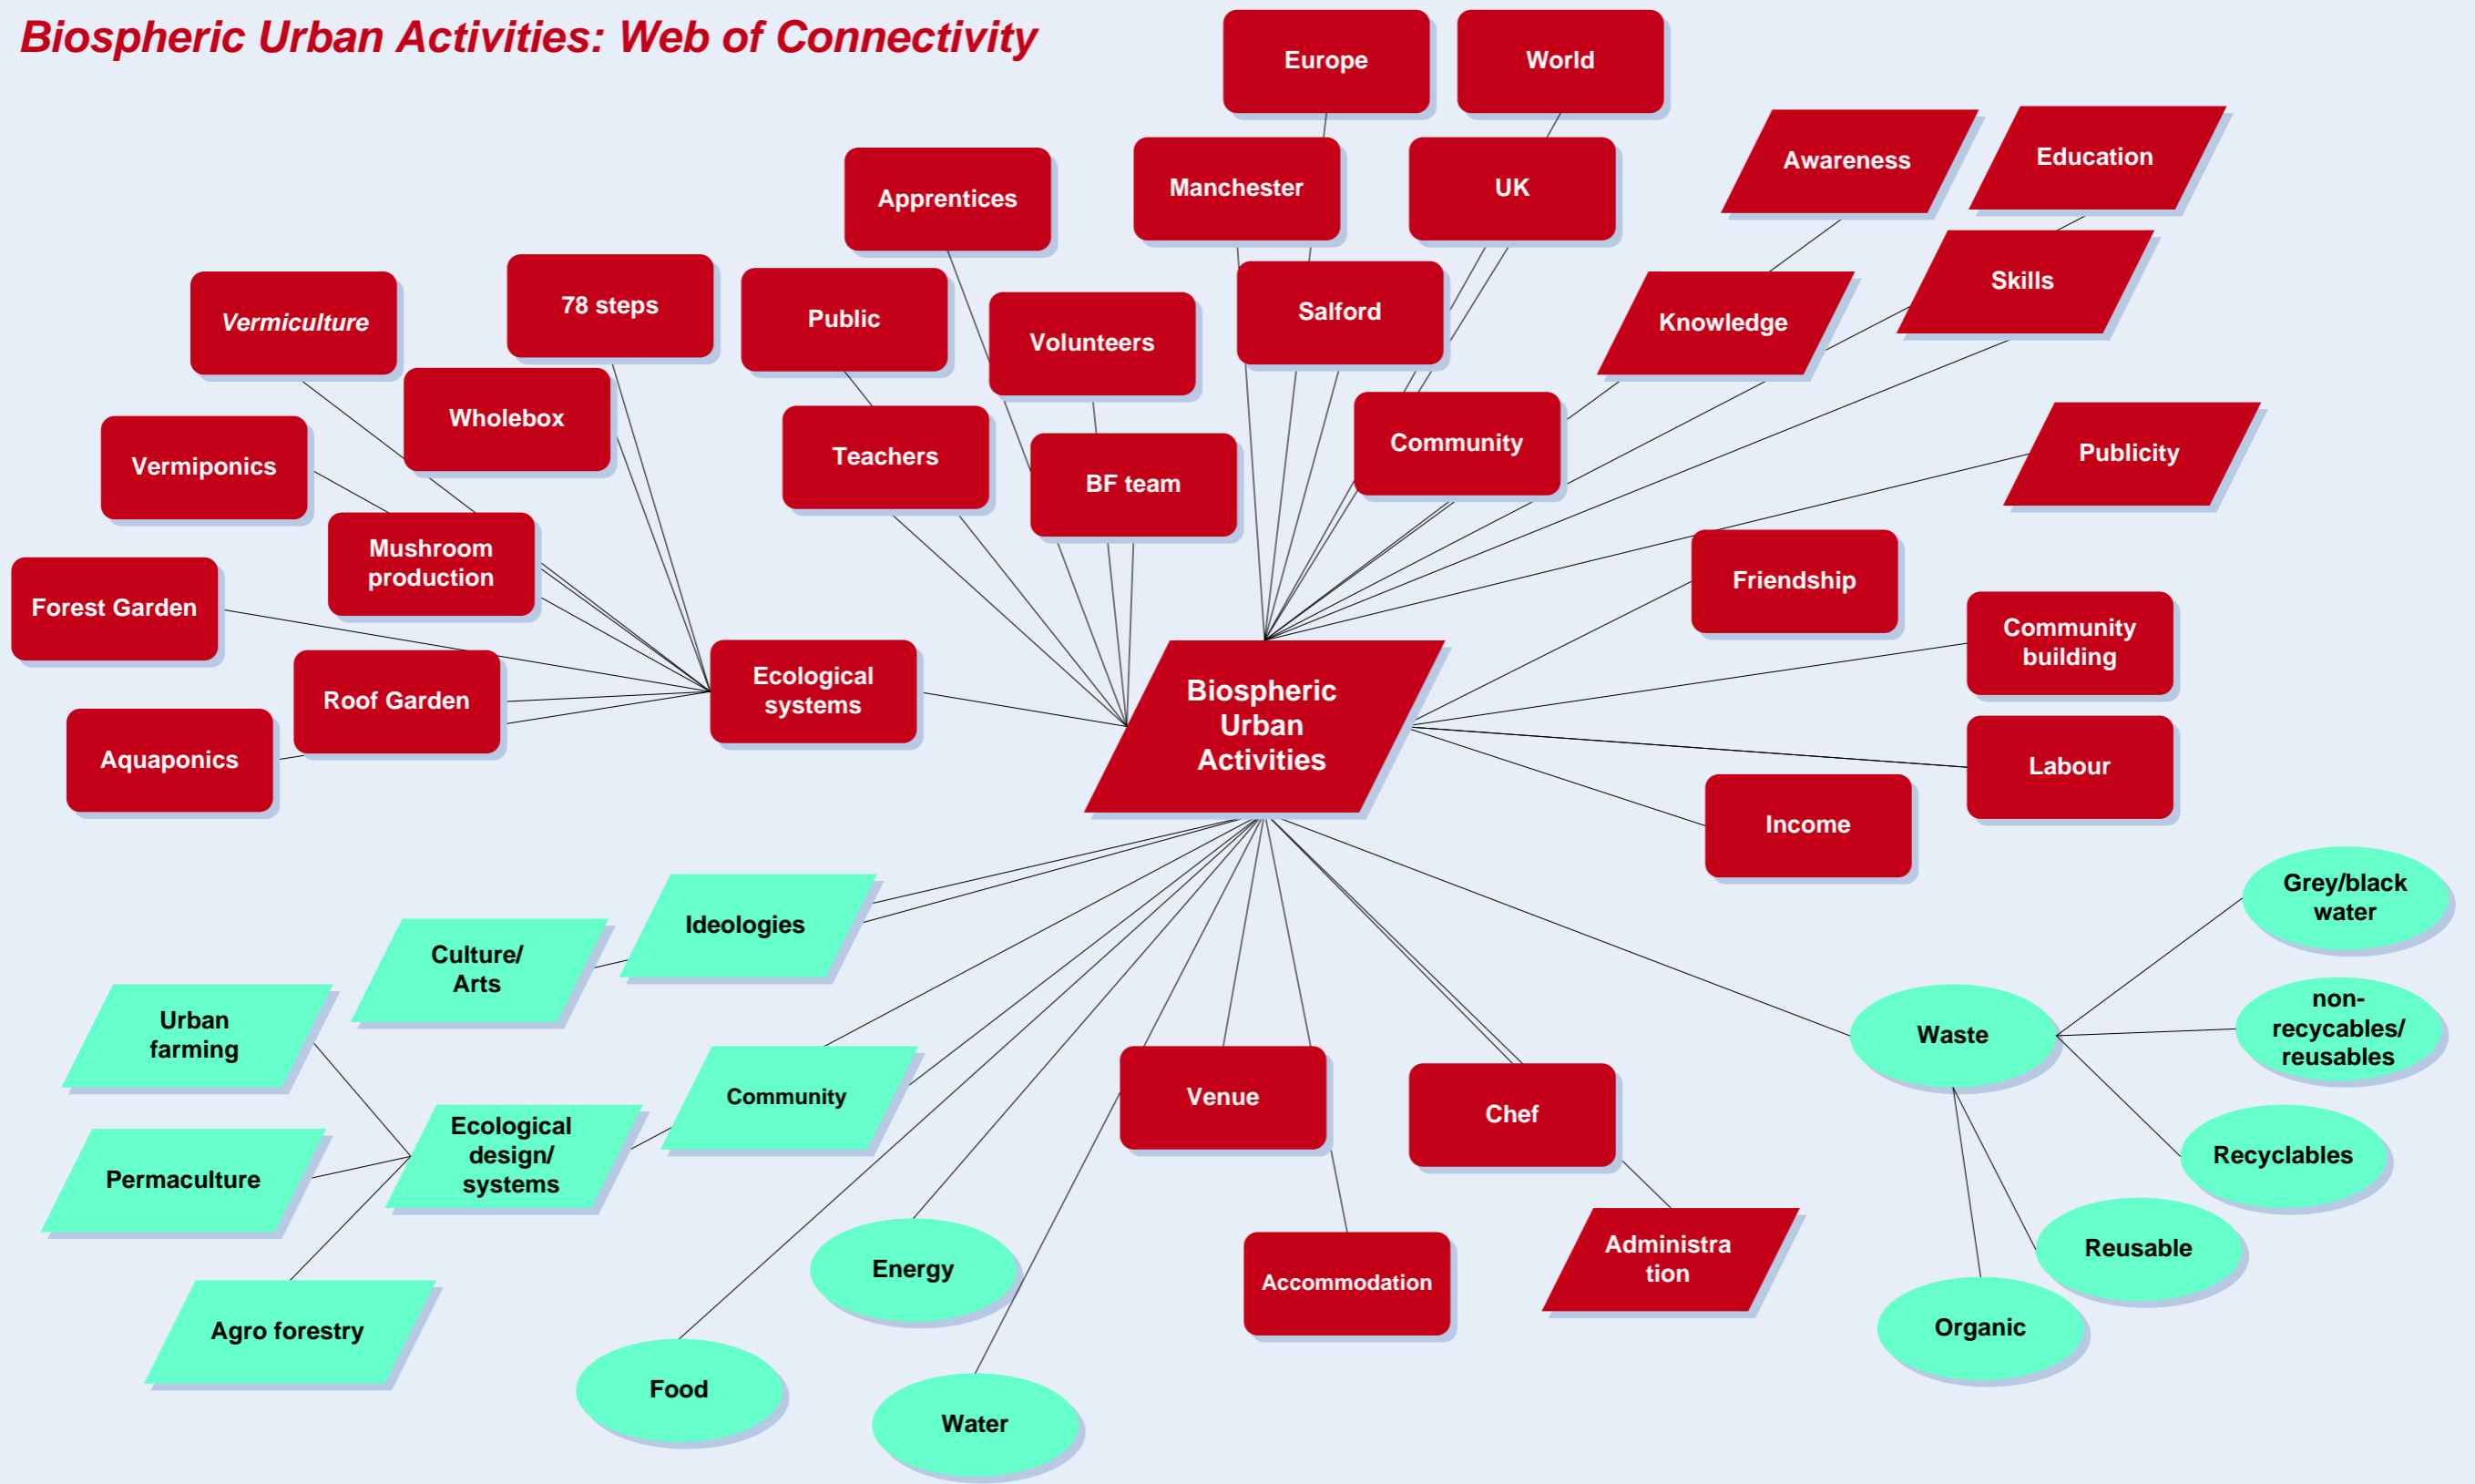

Biospheric Urban Activities

- Permaculture Approach -

Biospheric Urban Activities: Web of Connectivity

Needs

Water
Food
Energy
Protection (*wind, rain, sun, hazards*)
Warmth
Money
Building
Facilities
Equipment
Community
Marketing
License (*events*)

Products & Behaviours

Awareness
Knowledge
Education
Skills
Income
Social development
Friendship
Community building
Work done (*workshops*)
Materials (*study, handout*)
Warmth
Noise
Security
Waste (*organic, non-organic*)

Intrinsic Characteristics

(*Biospheric Project*)

Urban ecological systems

Research Lab

Experts in-house

Biospheric Urban Activities: Guild

Biospheric Urban Activities: Areas